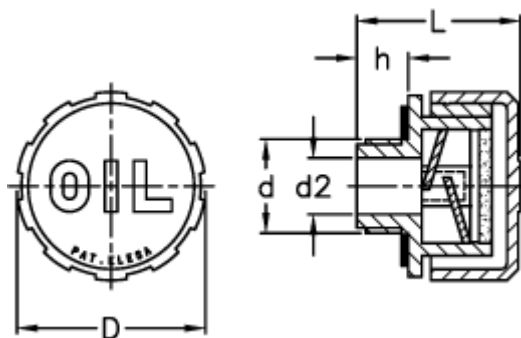

Data Sheet

Article number: 2311053938

Description: E+G Breather plug
SFP.30-1/4+F FOAM

Measures

D = 31

d = G 1/4

d2 = 8

h = 9.5

L = 29.5